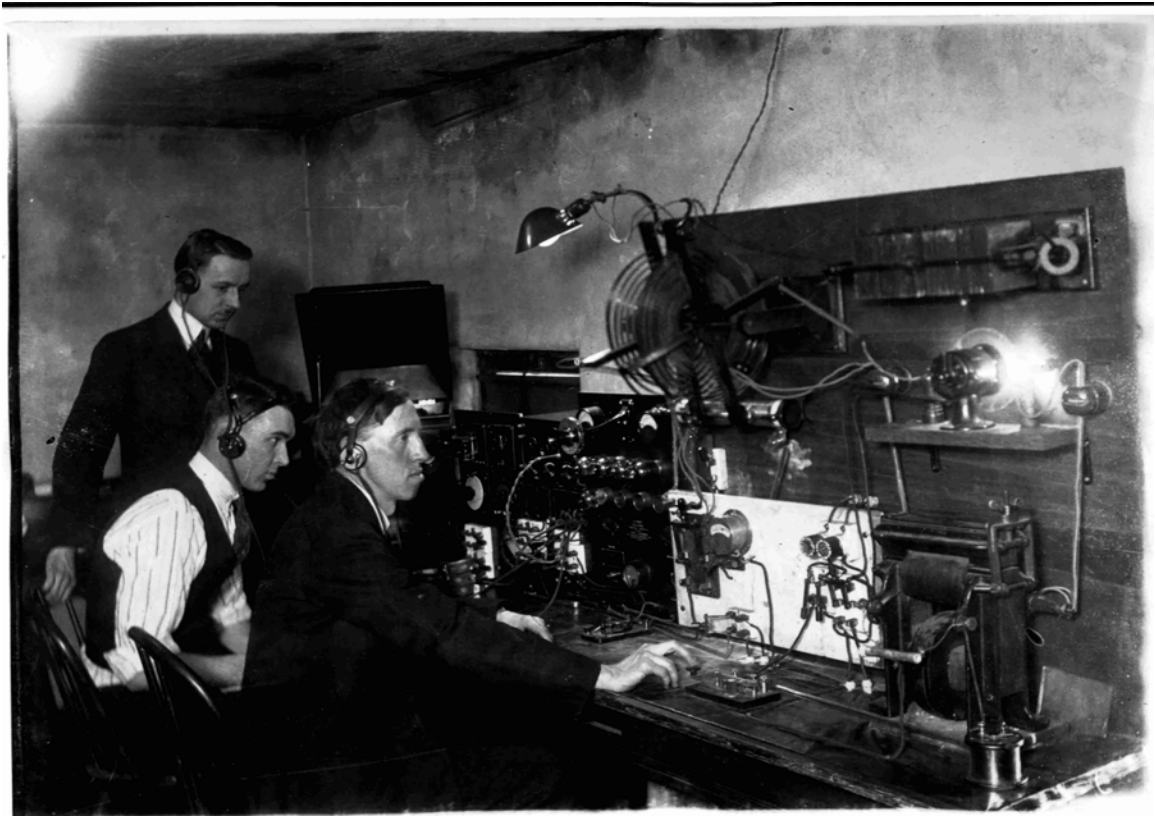

John C. Jensen 9YD – 1918